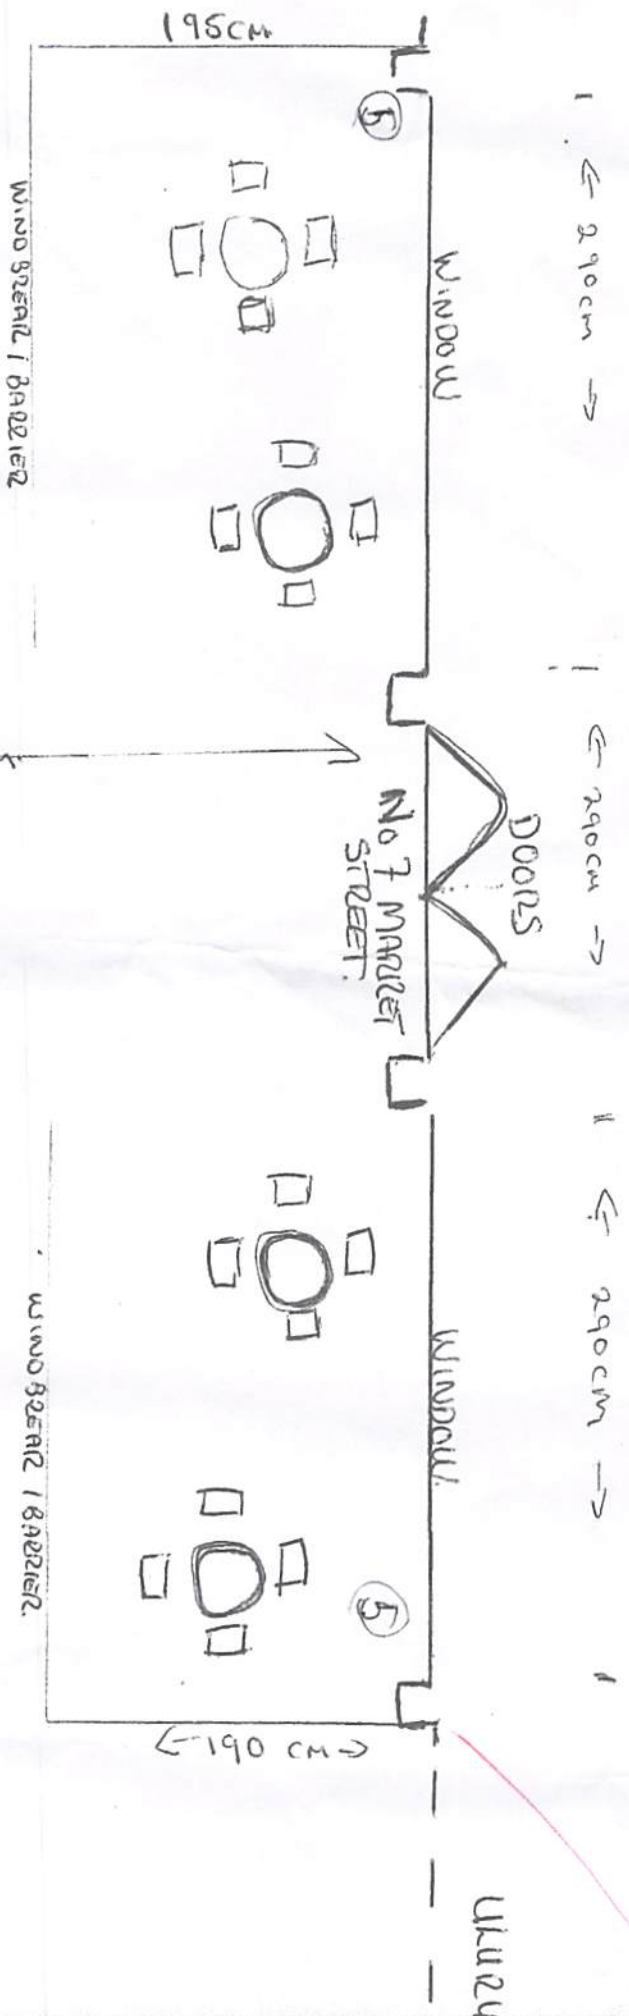

ALLEY WAS MICROBUMS COURT

200

FLAT KINGS

LOADING BAYS

- KEY
- 1 = cgtv pole
 - 2 one way sign
 - 3 B.T. down cabinet
 - 5 PATIO heater

ROMAN

1- cc tv console

2- one way s/n

3- bt box